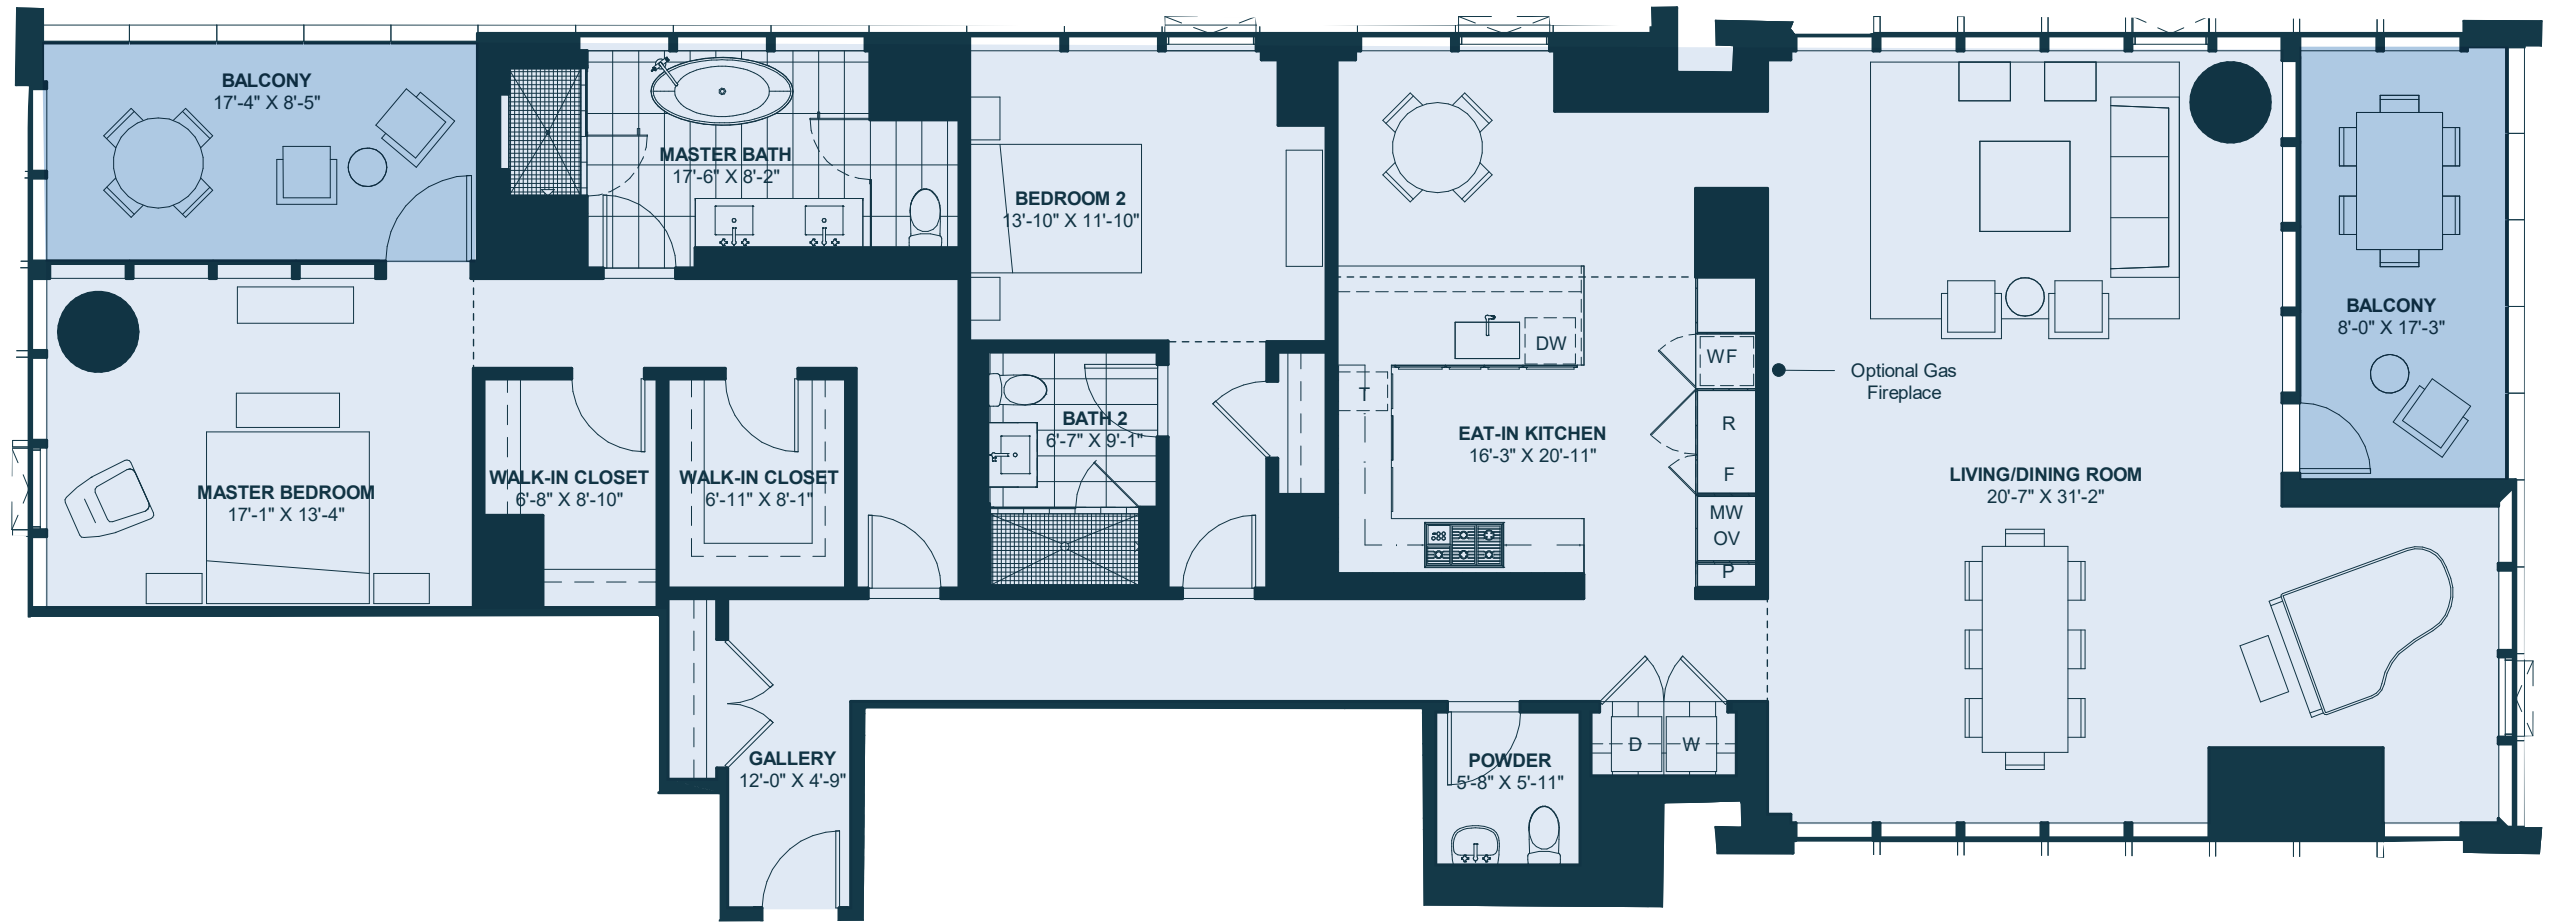

ARTHAUS

HAUS J

LEVELS 38 - 39

INTERIOR: 2431 SF

EXTERIOR: 284 SF

2 BEDROOMS

2 BATHS

POWDER ROOM

EAT-IN KITCHEN

ART GALLERY

2 BALCONIES

360° VIEWS

PRICE \$ _____

Please note: Images are architect's renderings. All details and square footages are approximate and are subject to change and field variations without notice. Plan is not drawn to scale. The developer reserves the right to make modifications.