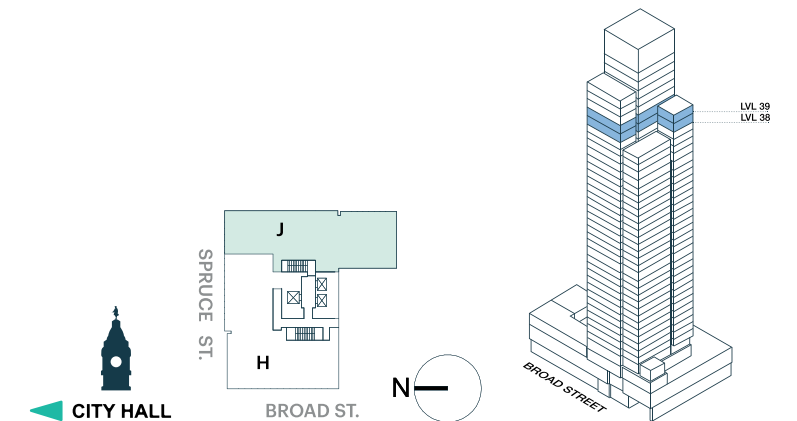

ARTHAUS

HAUS J

LEVELS 38 - 39

INTERIOR: 2431 SF

EXTERIOR: 284 SF

2 BEDROOMS

2 BATHS

POWDER ROOM

EAT-IN KITCHEN

ART GALLERY

2 BALCONIES

360° VIEWS

PRICE \$ _____

Please note: Images are architect's renderings. All details and square footages are approximate and are subject to change and field variations without notice. Plan is not drawn to scale. The developer reserves the right to make modifications.