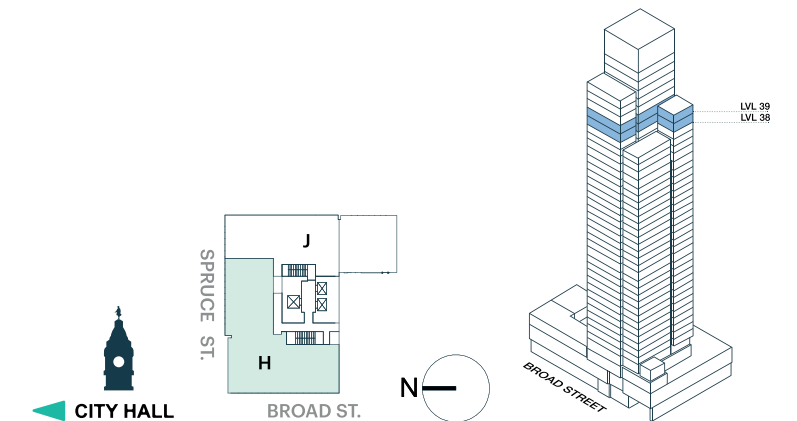

ARTHAUS

HAUS H

LEVELS 38 - 39

INTERIOR: 2879 SF

EXTERIOR: 146 SF

3 BEDROOMS

3 BATHS

POWDER ROOM

FAMILY ROOM

NORTH/SOUTH/  
WEST VIEWS

PRICE \$ \_\_\_\_\_

Please note: Images are architect's renderings. All details and square footages are approximate and are subject to change and field variations without notice. Plan is not drawn to scale. The developer reserves the right to make modifications.