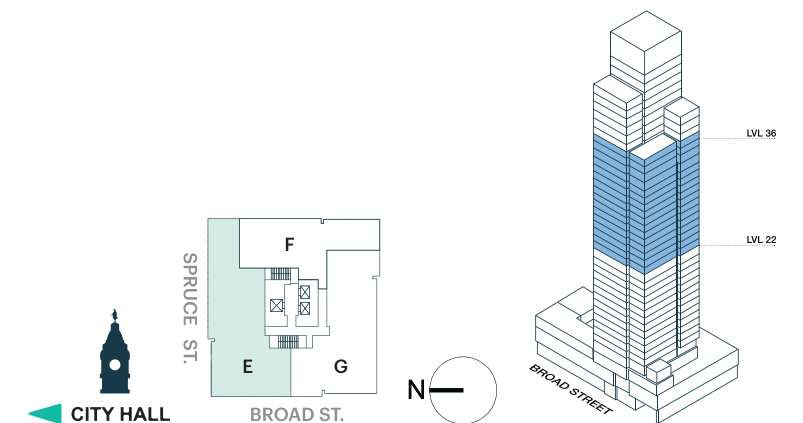

ARTHAUS

HAUS E

LEVELS 23 - 35

INTERIOR: 2880 SF

EXTERIOR: 292 SF

3 BEDROOMS

3 BATHS

POWDER ROOM

NORTH/WEST/EAST
VIEWS

PRICE \$ _____

Please note: Images are architect's renderings. All details and square footages are approximate and are subject to change and field variations without notice. Plan is not drawn to scale. The developer reserves the right to make modifications.