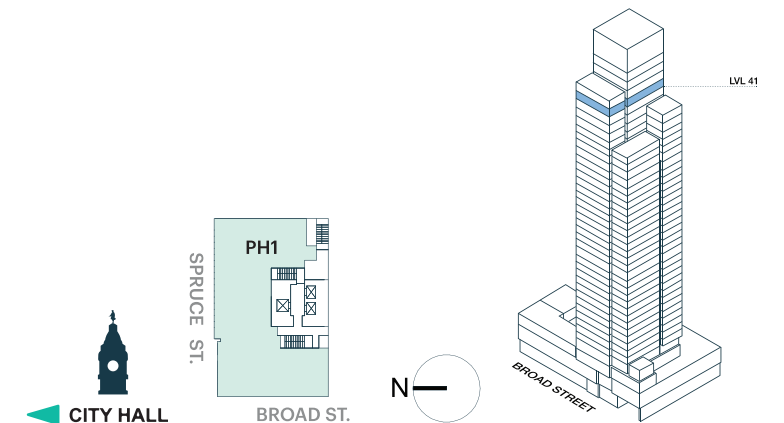

ARTHAUS PENTHAUS 1

- LEVEL 41
- INTERIOR: 4284 SF
- BALCONY: 292 SF
- 3 BEDROOMS
- 4 BATHS
- POWDER ROOM
- LIBRARY
- FAMILY ROOM
- BUTLER'S PANTRY
- 2 BALCONIES
- 360° VIEWS

PRICE \$ _____

Please note: Images are architect's renderings. All details and square footages are approximate and are subject to change and field variations without notice. Plan is not drawn to scale. The developer reserves the right to make modifications.