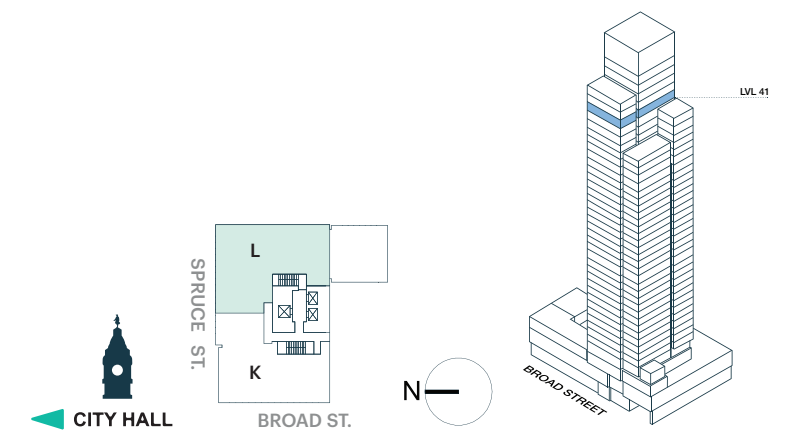

ARTHAUS

HAUS L

LEVEL 40
 INTERIOR: 2280 SF
 EXTERIOR: 1040 SF
 3 BEDROOMS
 3 BATHS
 TERRACE
 NORTH/EAST/SOUTH/
 WEST VIEWS

PRICE \$ _____

Please note: Images are architect's renderings. All details and square footages are approximate and are subject to change and field variations without notice. Plan is not drawn to scale. The developer reserves the right to make modifications.