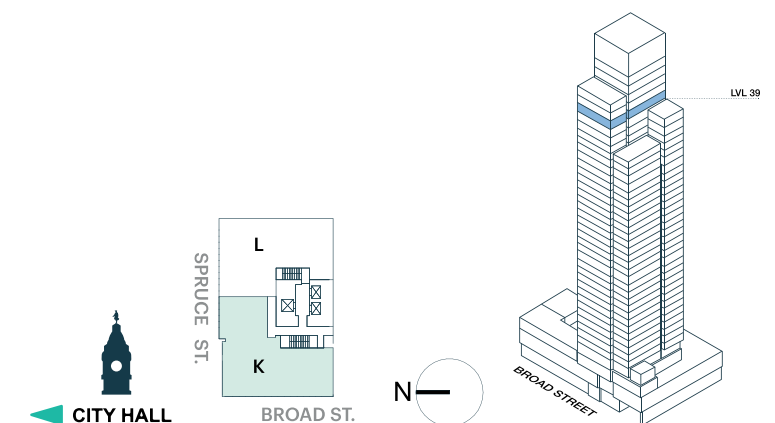

BUILT FOR VISIONAIRIES

ARTHAUS

HAUS K

LEVEL 40

INTERIOR: 2183 SF

EXTERIOR: 146 SF

2 BEDROOMS

2 BATHS

LAUNDRY ROOM

NORTH/WEST/SOUTH VIEWS

PRICE \$ \_\_\_\_\_

Please note: Images are architect's renderings. All details and square footages are approximate and are subject to change and field variations without notice. Plan is not drawn to scale. The developer reserves the right to make modifications.