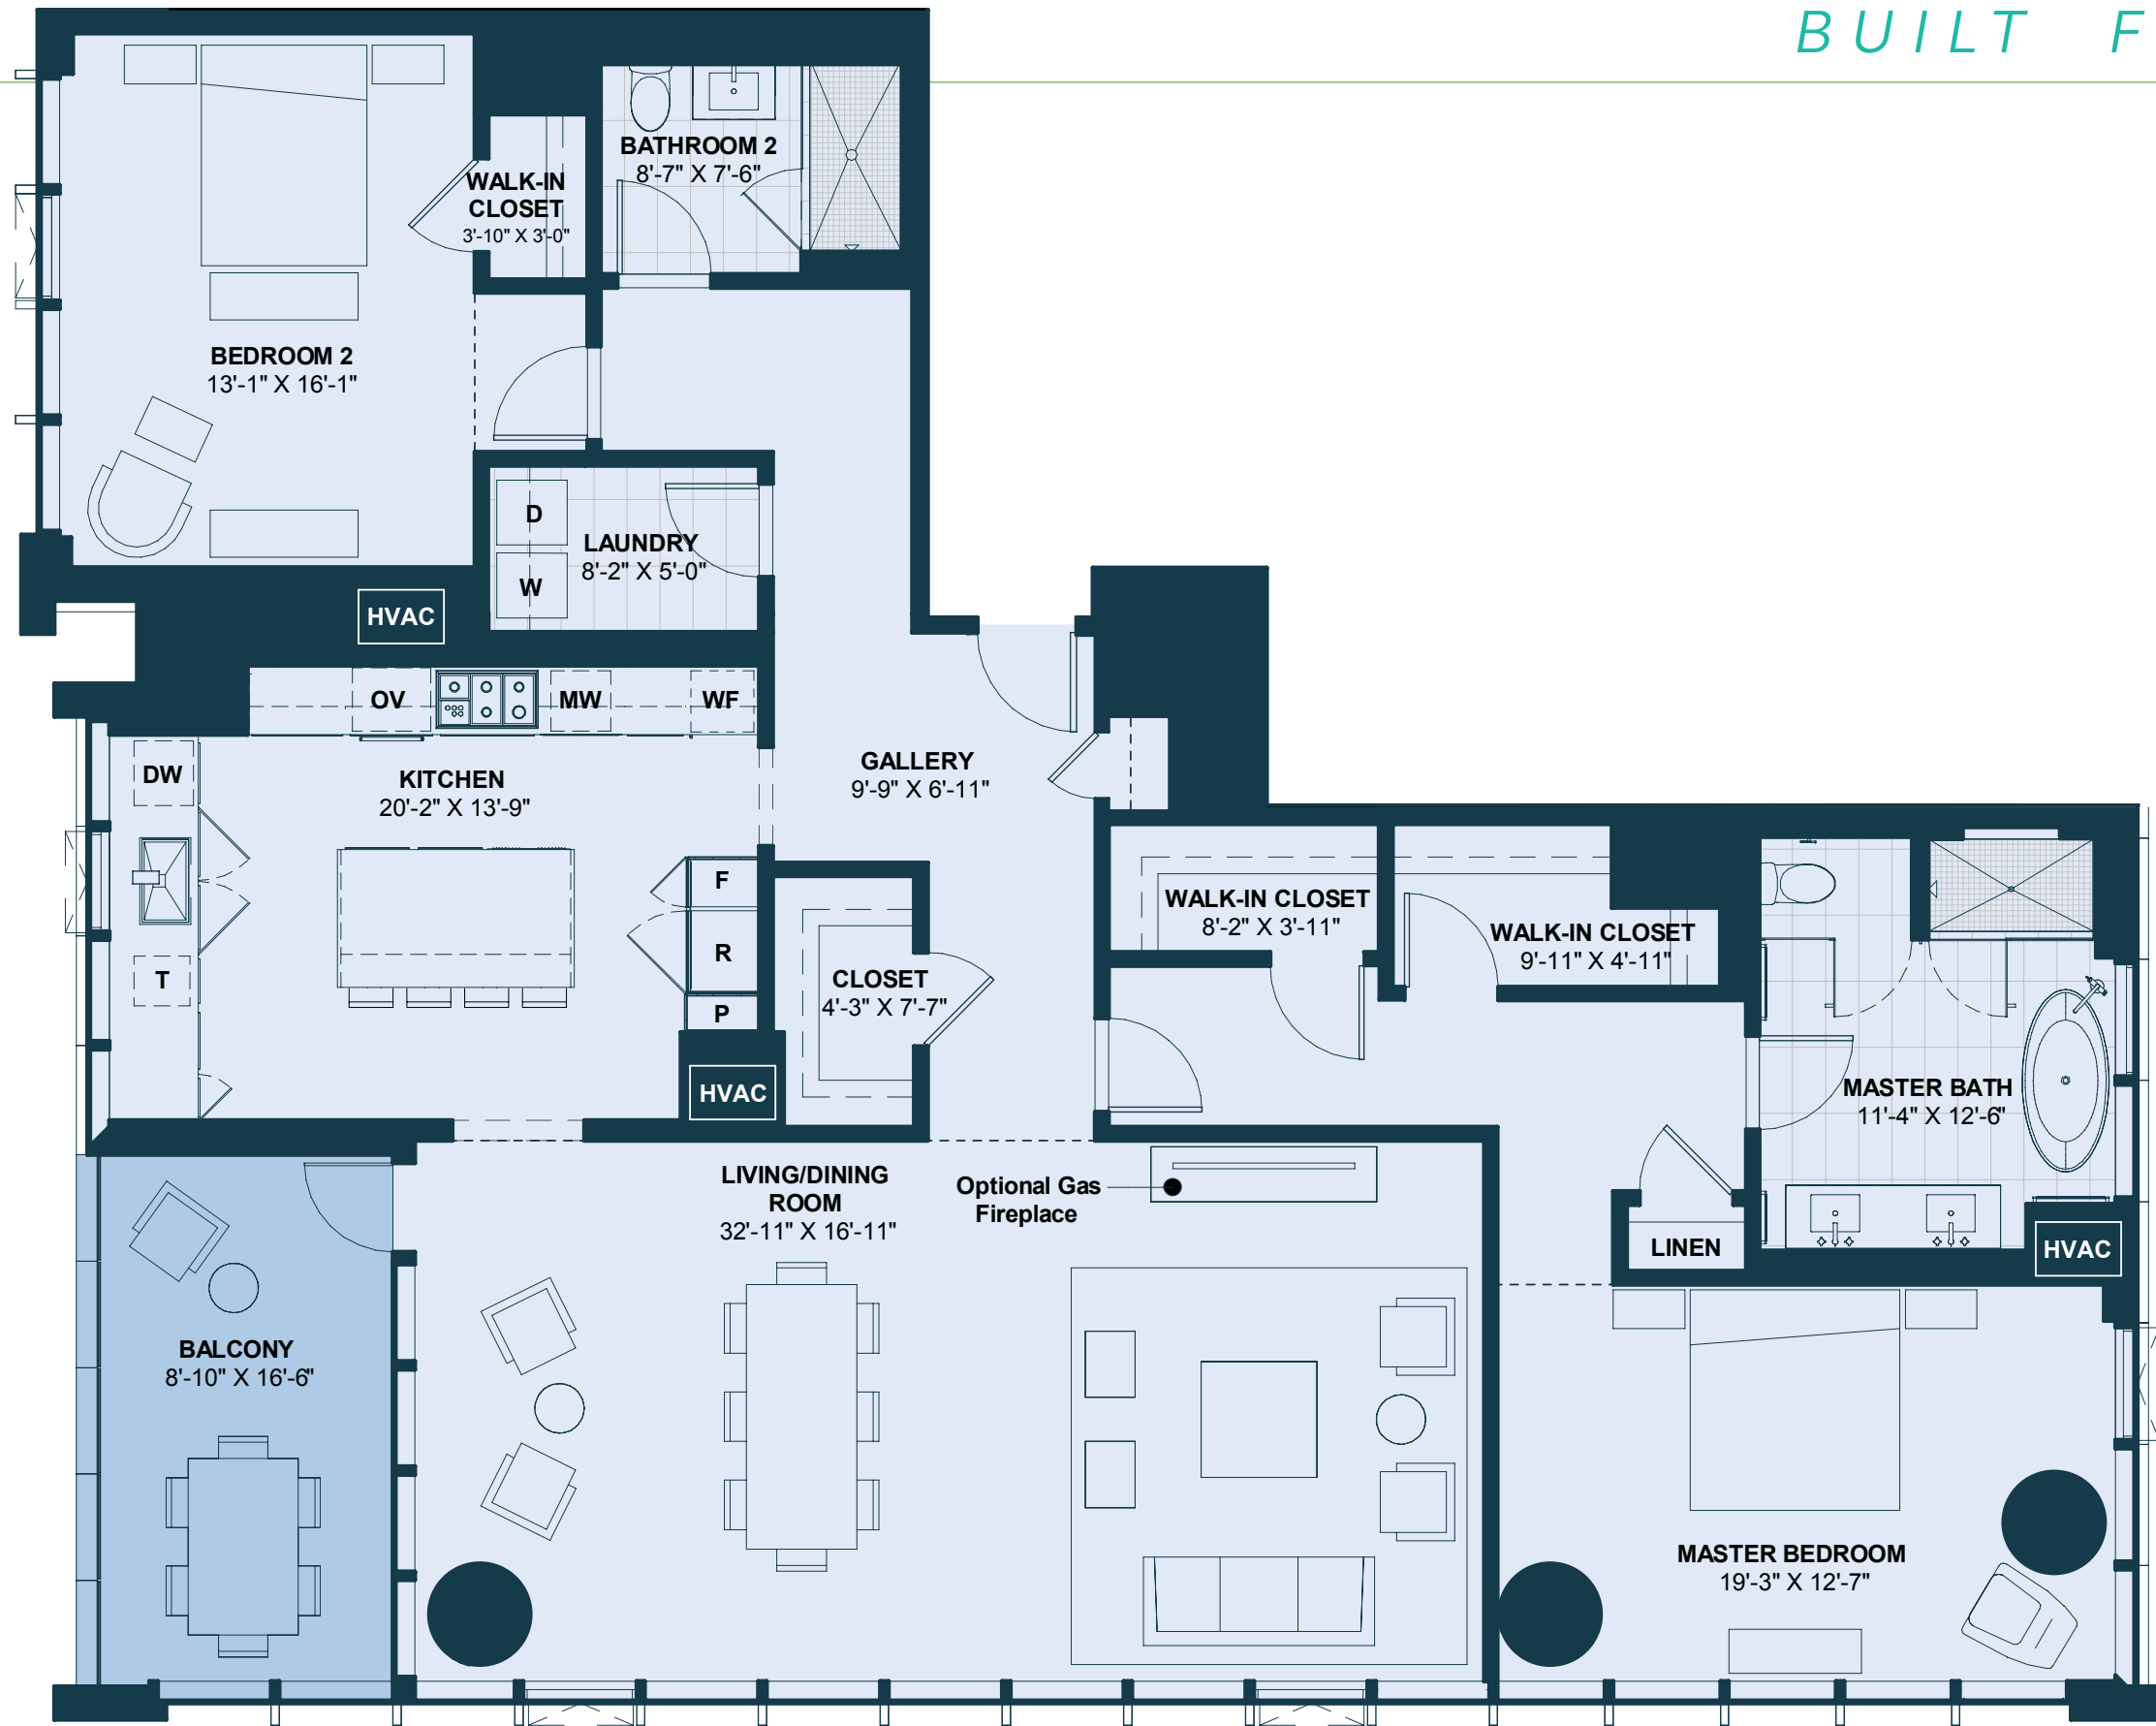

BUILT FOR VISIONAIRIES

ARTHAUS

HAUS K

LEVEL 40

INTERIOR: 2183 SF

EXTERIOR: 146 SF

2 BEDROOMS

2 BATHS

LAUNDRY ROOM

NORTH/WEST/SOUTH VIEWS

PRICE \$ \_\_\_\_\_

Please note: Images are architect's renderings. All details and square footages are approximate and are subject to change and field variations without notice. Plan is not drawn to scale. The developer reserves the right to make modifications.