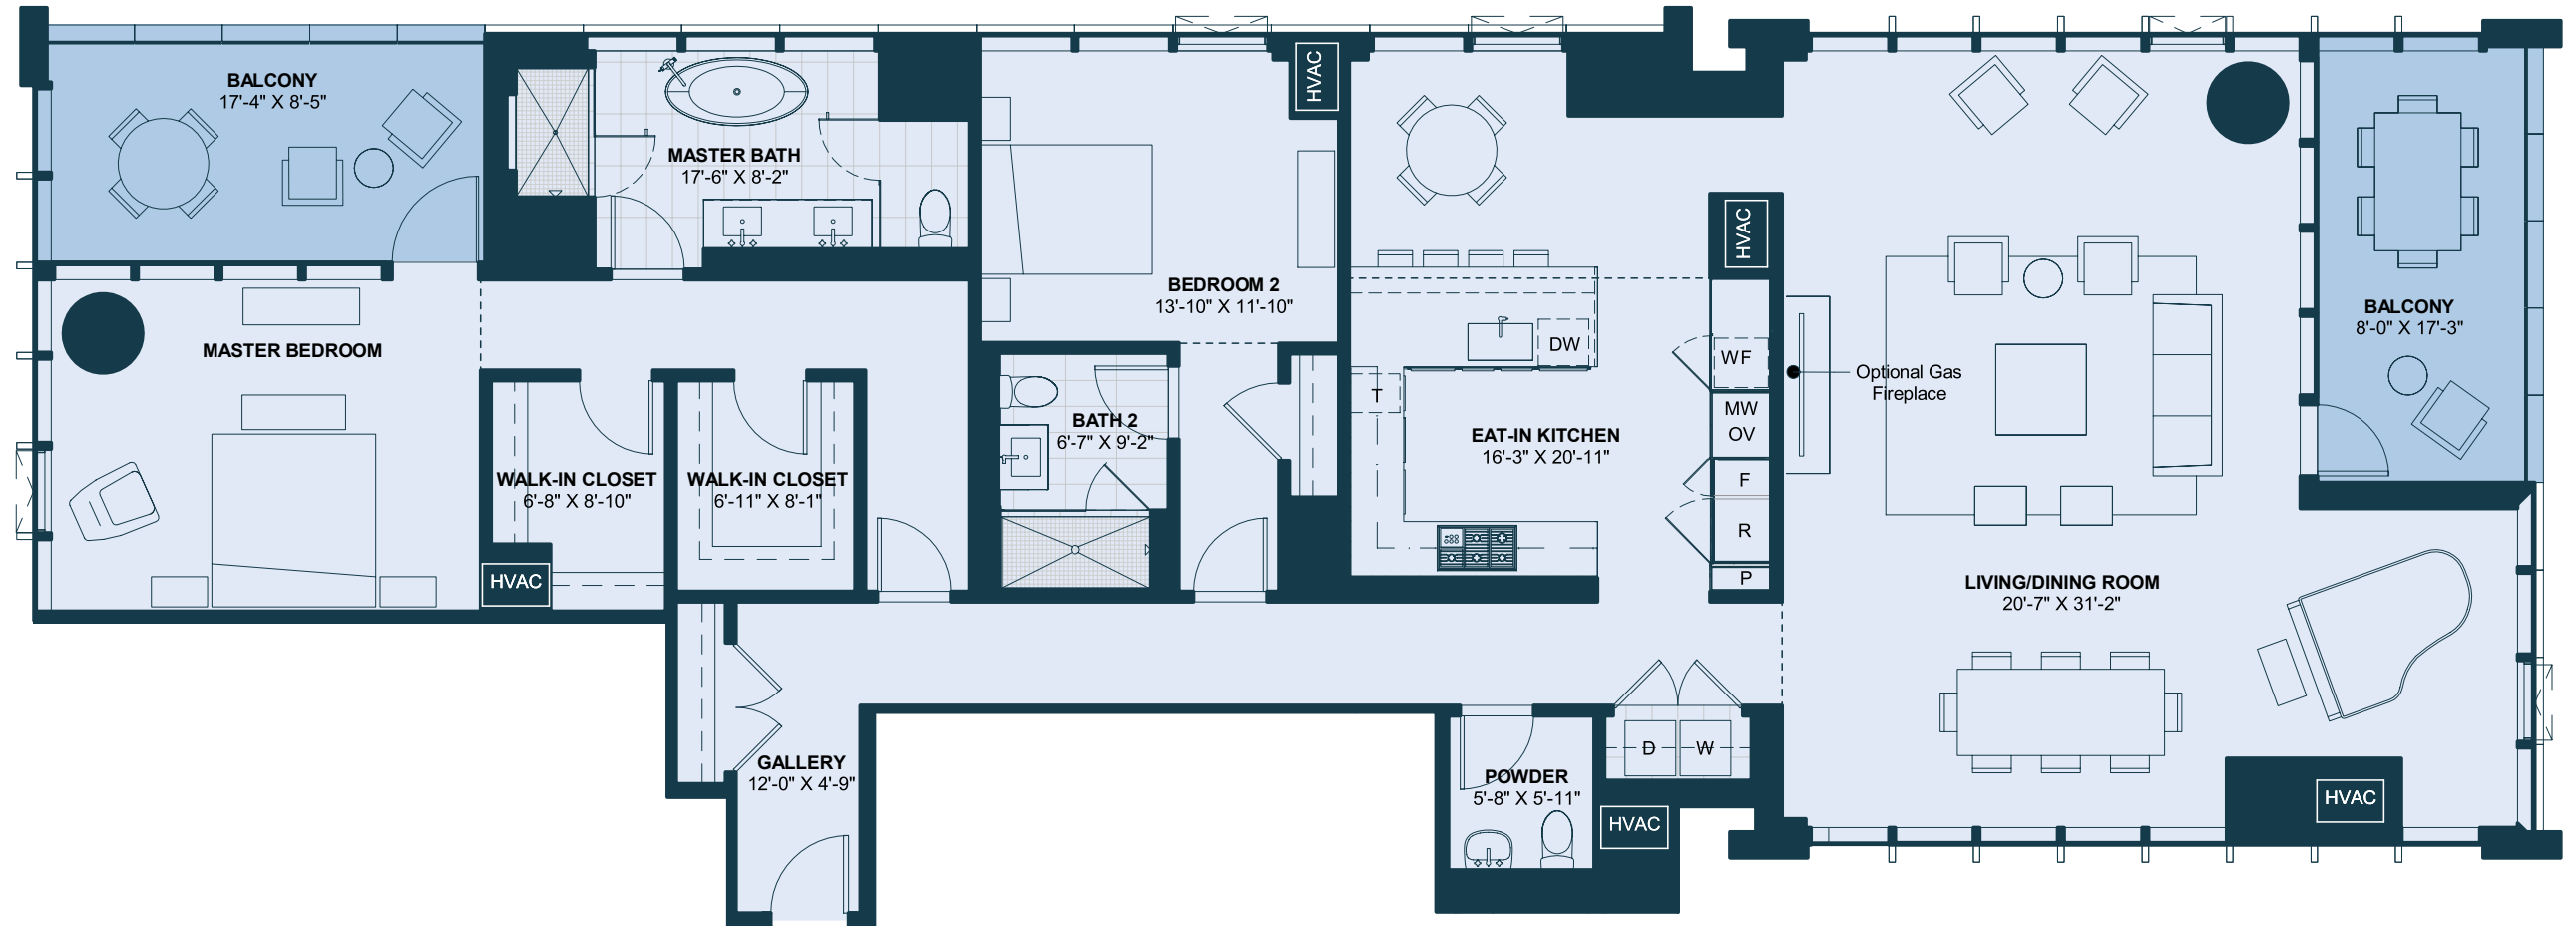

ARTHAUS

HAUS J

LEVELS 38 - 39

INTERIOR: 2431 SF

EXTERIOR: 284 SF

2 BEDROOMS

2 BATHS

POWDER ROOM

EAT-IN KITCHEN

ART GALLERY

2 BALCONIES

360° VIEWS

PRICE \$ _____

Please note: Images are architect's renderings. All details and square footages are approximate and are subject to change and field variations without notice. Plan is not drawn to scale. The developer reserves the right to make modifications.