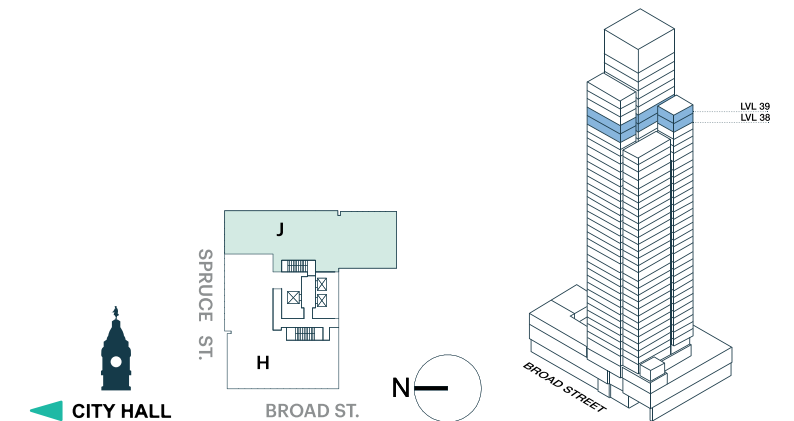

ARTHAUS

HAUS J

LEVELS 38 - 39

INTERIOR: 2431 SF

EXTERIOR: 284 SF

2 BEDROOMS

2 BATHS

POWDER ROOM

EAT-IN KITCHEN

ART GALLERY

2 BALCONIES

360° VIEWS

PRICE \$ _____

Please note: Images are architect's renderings. All details and square footages are approximate and are subject to change and field variations without notice. Plan is not drawn to scale. The developer reserves the right to make modifications.