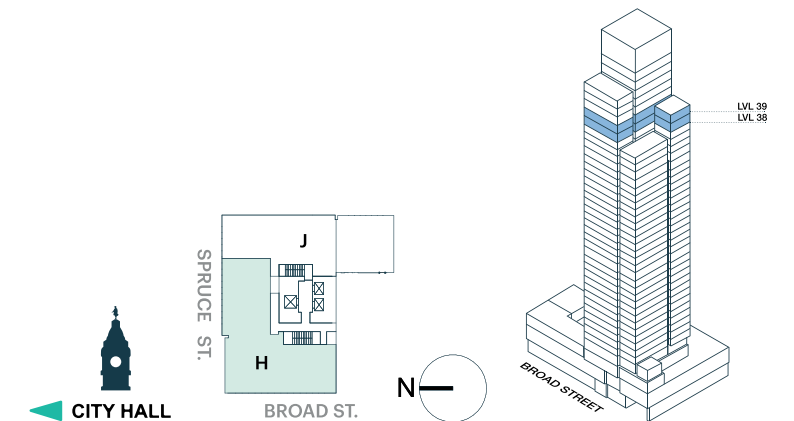

ARTHAUS

HAUS H

LEVELS 38 - 39

INTERIOR: 2879 SF

EXTERIOR: 146 SF

3 BEDROOMS

3 BATHS

POWDER ROOM

FAMILY ROOM

NORTH/SOUTH/
WEST VIEWS

PRICE \$ _____

Please note: Images are architect's renderings. All details and square footages are approximate and are subject to change and field variations without notice. Plan is not drawn to scale. The developer reserves the right to make modifications.