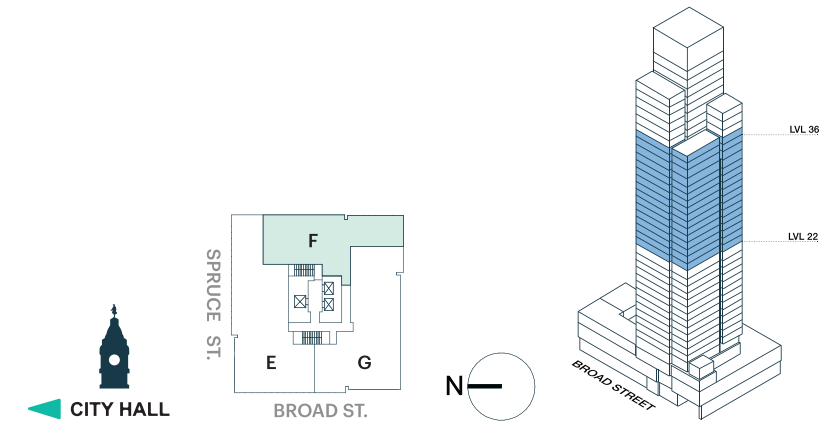

ARTHAUS

HAUS F

LEVELS 22 - 36
 INTERIOR: 1817 SF
 EXTERIOR: 138 SF
 2 BEDROOMS
 2 BATHS
 POWDER ROOM
 SOUTHEAST VIEW

PRICE \$ _____

Please note: Images are architect's renderings. All details and square footages are approximate and are subject to change and field variations without notice. Plan is not drawn to scale. The developer reserves the right to make modifications.