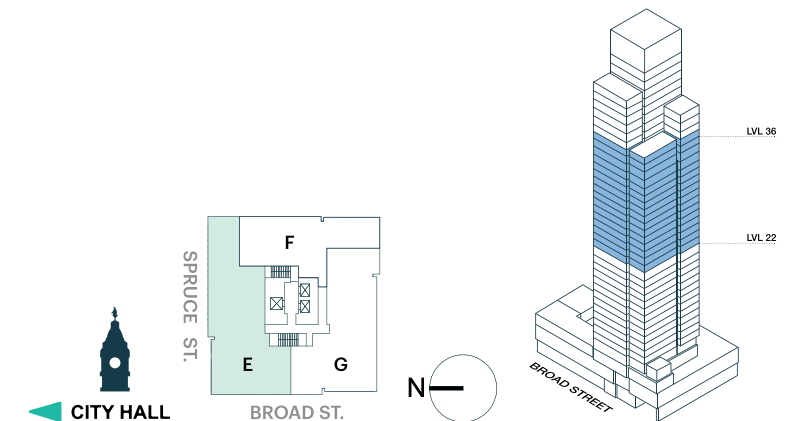

# ARTHAUS

## HAUS E

LEVELS 23 - 36  
 INTERIOR: 2880 SF  
 EXTERIOR: 292 SF  
 3 BEDROOMS  
 3 BATHS  
 POWDER ROOM  
 NORTH/WEST/EAST  
 VIEWS

PRICE \$ \_\_\_\_\_

Please note: Images are architect's renderings. All details and square footages are approximate and are subject to change and field variations without notice. Plan is not drawn to scale. The developer reserves the right to make modifications.