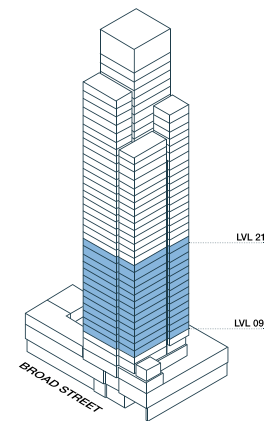

ARTHAUS

HAUS B

LEVELS 9 - 21

INTERIOR: 1598 SF

EXTERIOR: 146 SF

2 BEDROOMS

2 BATHS

NORTHEAST VIEW