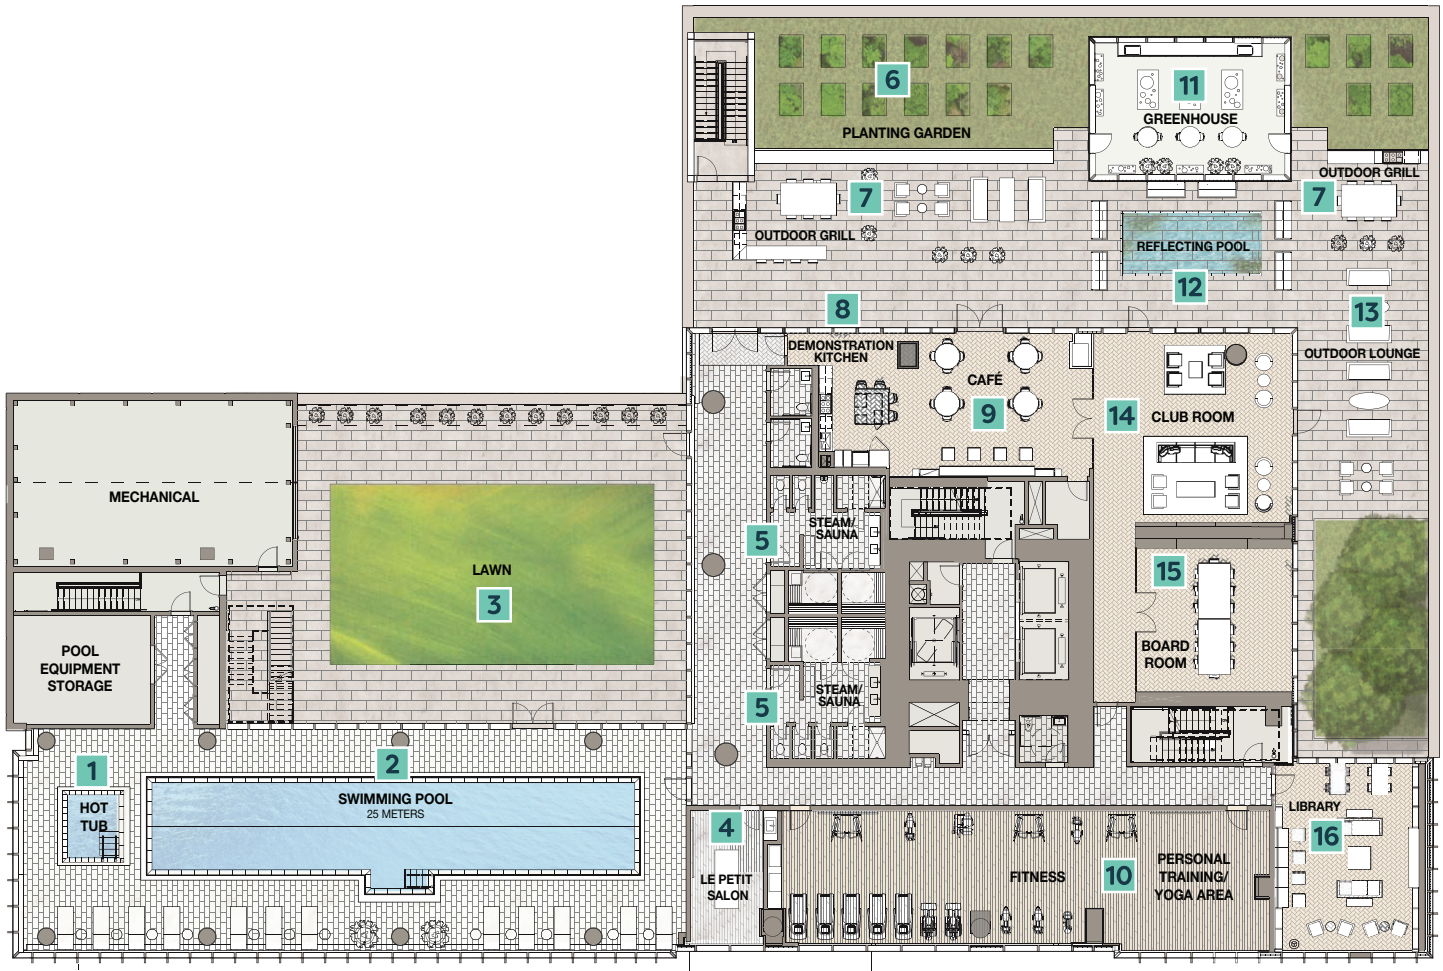

ARTHAUS

AMENITY FLOOR - LEVEL 6

- | | |
|-------------------------|--------------------|
| 1 Hot Tub | 9 Café |
| 2 Swimming Pool | 10 Fitness Center |
| 3 Lawn | 11 Greenhouse |
| 4 Le Petit Salon | 12 Reflecting Pool |
| 5 Steam/Sauna | 13 Outdoor Lounge |
| 6 Planting Garden | 14 Club Room |
| 7 Outdoor Grill | 15 Board Room |
| 8 Demonstration Kitchen | 16 Library |